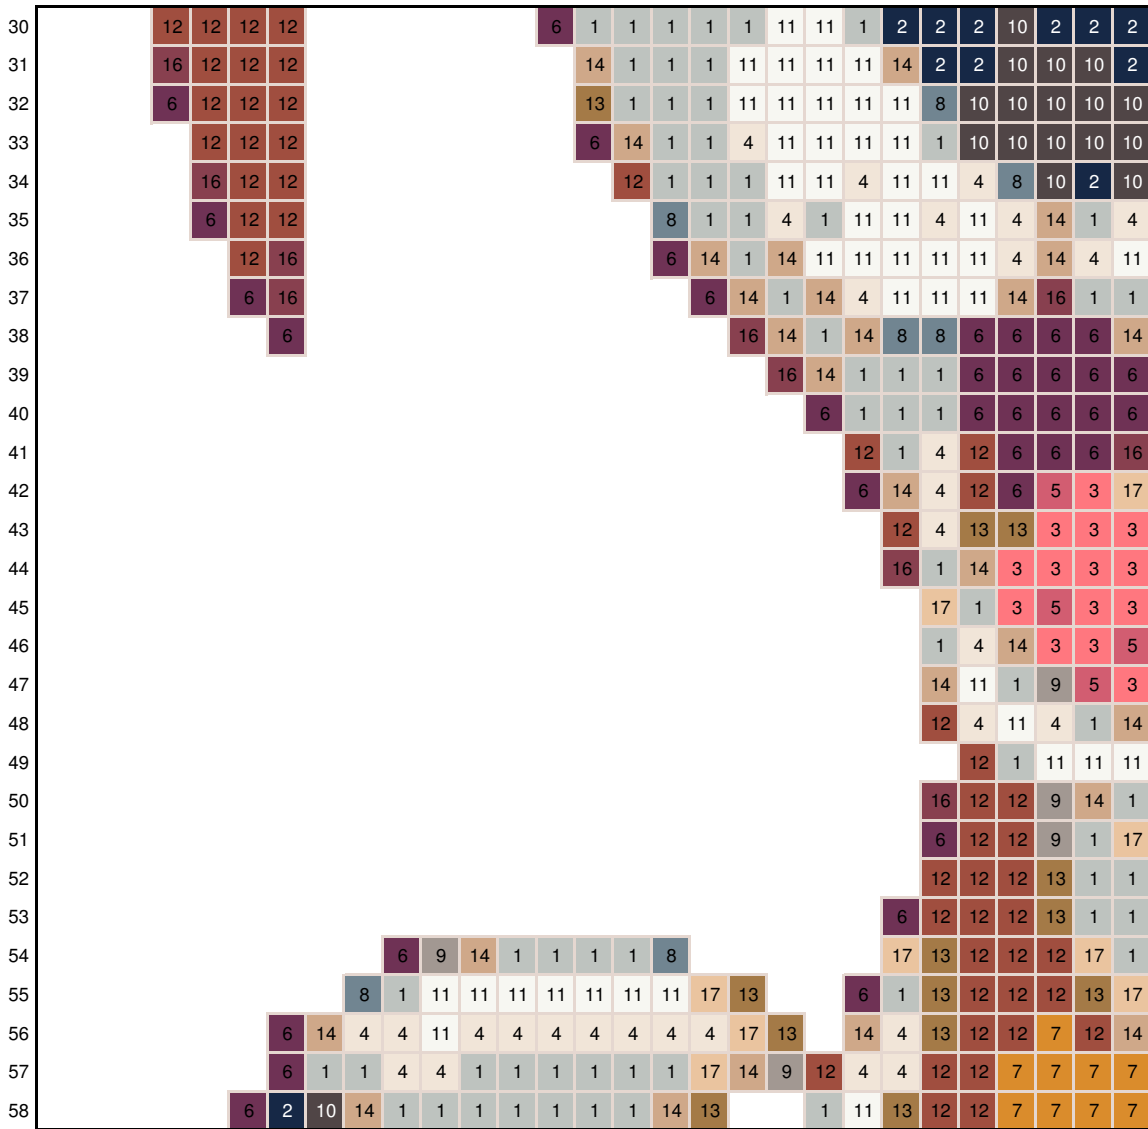

Too Cute Puppy

Size: 71 x 85 beads

This pattern is for personal use only and may not be resold or further commercially distributed in any way.

Visit <https://www.fusebeads.art> for more free fuse bead patterns.

The fuse bead patterns are designed to fit under a 29 x 29 clear pegboard so you can work on top of the template.

Midi (standard) beads:

- For use with midi beads (5 mm) make sure to print at 100% scale (Actual size).

Mini beads:

- If using Perler or Artkal mini beads (2.6 mm) print at 52% scale.
- For Hama mini beads (2.5 mm) print at 50% scale of actual size.

Please note that color variations may occur due to printer and monitor differences.

#	Color	Color name	Count
1		80-15181 - Light Gray	266
2		80-15201 - Midnight	94
3		80-15204 - Salmon	54
4		80-15208 - Toasted Marshmallow	306
5		80-15244 - Rose	80
6		80-15248 - Eggplant	220
7		80-15249 - Honey	584
8		80-15252 - Slate Blue	44
9		80-15260 - Stone	62
10		80-15262 - Cocoa	87
11		80-19001 - White	300
12		80-19020 - Rust	661
13		80-19021 - Light Brown	93
14		80-19035 - Tan	205
15		80-19092 - Dark Gray	9
16		80-19096 - Cranapple	170
17		80-19098 - Sand	127
		Total beads	3362