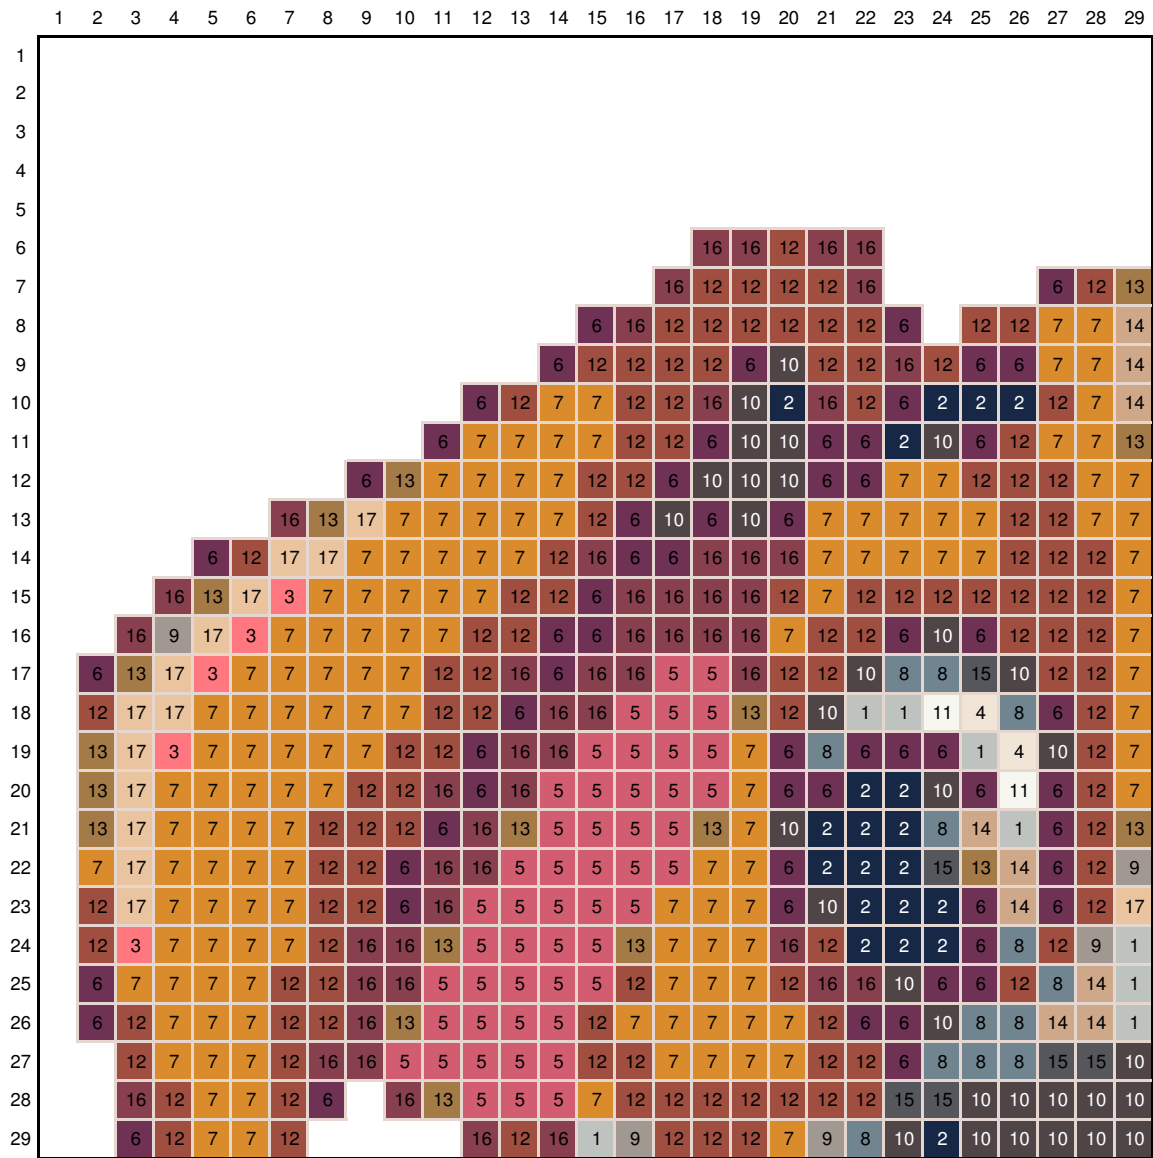

Too Cute Puppy

Size: 71 x 85 beads

This pattern is for personal use only and may not be resold or further commercially distributed in any way.

Visit <https://www.fusebeads.art> for more free fuse bead patterns.

The fuse bead patterns are designed to fit under a 29 x 29 clear pegboard so you can work on top of the template.

Midi (standard) beads:

- For use with midi beads (5 mm) make sure to print at 100% scale (Actual size).

Mini beads:

- If using Perler or Artkal mini beads (2.6 mm) print at 52% scale.
- For Hama mini beads (2.5 mm) print at 50% scale of actual size.

Please note that color variations may occur due to printer and monitor differences.

#	Color	Color name	Count
1		80-15181 - Light Gray	266
2		80-15201 - Midnight	94
3		80-15204 - Salmon	54
4		80-15208 - Toasted Marshmallow	306
5		80-15244 - Rose	80
6		80-15248 - Eggplant	220
7		80-15249 - Honey	584
8		80-15252 - Slate Blue	44
9		80-15260 - Stone	62
10		80-15262 - Cocoa	87
11		80-19001 - White	300
12		80-19020 - Rust	661
13		80-19021 - Light Brown	93
14		80-19035 - Tan	205
15		80-19092 - Dark Gray	9
16		80-19096 - Cranapple	170
17		80-19098 - Sand	127
		Total beads	3362