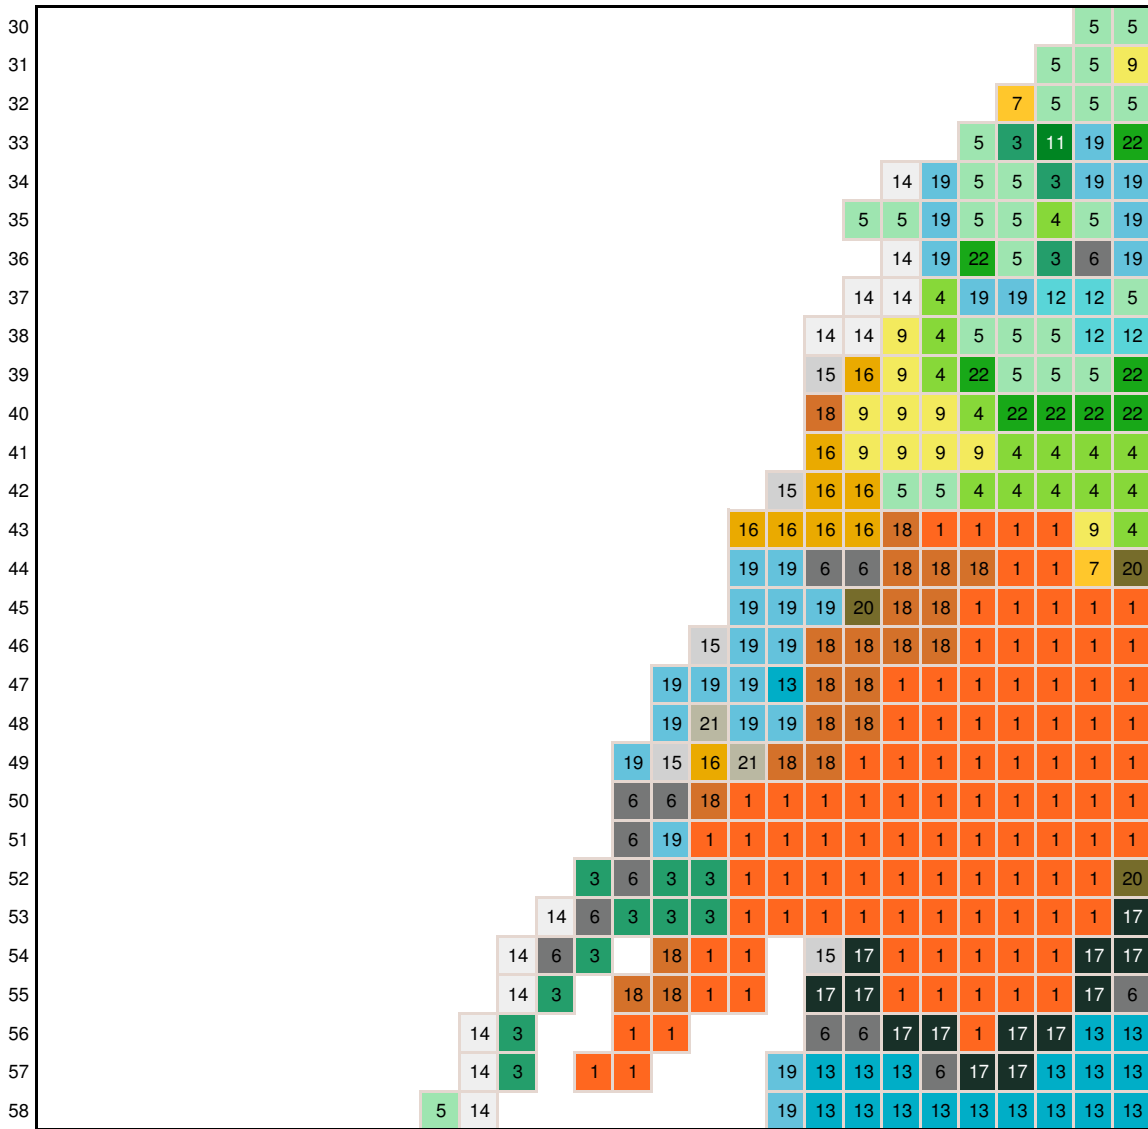

4	4	9	9	9	4	9	4	9	4	4	10	22	16	16	16	7	7	7	7	7	7	16	16	11	4			
9	9	4	22	9	4	4	22	4	22	4	22	22	18	7	7	7	7	7	7	7	7	16	16	17	22	19	15	
9	9	4	9	9	4	4	4	9	4	22	22	22	18	16	16	7	7	7	7	7	7	16	17	11	10	4		
4	9	4	22	9	4	4	4	4	4	4	22	22	1	16	16	16	7	7	7	7	7	16	17	11	11	4		
9	4	9	4	9	4	22	4	22	22	22	22	10	1	16	7	7	7	7	7	7	7	7	7	11	22	22	15	
9	4	9	4	4	4	4	22	4	22	4	22	22	1	16	16	7	7	7	7	7	7	7	7	17	22	22	4	
12	13	3	3	6	9	4	4	4	4	22	22	20	18	16	16	7	7	7	7	7	7	7	17	22	22	22		
5	12	12	13	3	4	22	22	22	22	22	22	20	16	16	16	7	7	7	7	7	7	7	11	11	22	4		
5	17	5	19	6	4	4	22	22	22	22	2	20	18	16	7	16	7	7	7	7	7	7	11	11	22	4		
12	3	3	3	13	6	4	4	4	4	4	17	18	18	16	7	7	16	7	7	7	7	7	16	7	11	11	17	4
12	12	12	13	13	17	6	6	4	4	4	2	16	16	18	7	7	7	7	7	7	7	16	16	7	17	17	11	
5	12	5	12	12	22	3	3	6	17	17	2	16	16	16	16	7	7	7	7	7	7	7	7	17	11			
22	19	5	19	22	3	19	6	13	17	2	20	20	7	7	16	7	7	7	7	7	7	7	2	17	11			
4	20	22	10	4	22	5	13	17	17	20	20	20	20	20	7	16	16	7	7	7	7	7	17	11	22			
1	1	4	4	4	4	19	12	17	11	2	20	10	20	20	20	20	20	20	7	7	7	17	17	11				
1	1	1	20	6	19	13	17	17	22	22	2	2	7	7	20	20	20	20	20	20	20	17	11	11				
1	1	1	20	19	19	13	17	11	20	10	10	20	20	10	7	7	7	10	10	20	20	17	6	22				
1	1	1	19	19	13	17	11	11	11	10	10	10	2	10	2	2	2	7	10	10	17	6						
1	1	21	19	19	13	17	22	22	22	2	22	20	20	10	20	20	10	10	17	17	3							
1	20	19	19	17	17	17	22	22	22	17	22	10	10	10	22	2	2	17	17	3	17							
20	19	19	19	17	11	11	11	11	11	17	11	22	11	11	22	22	22	6	3	13	3							
19	19	19	17	6	3	6	11	22	11	11	11	22	22	22	6	17	6	3	13	12	12							
19	17	17	6	13	13	3	3	17	11	22	22	6	3	6	17	17	3	13	13	12								
17	17	3	13	13	12	13	13	17	6	22	22	6	17	17	6	6	3	13	13									
17	6	6	13	12	12	12	12	17	17	6		6	6	6	6	6	3											
6	6	6	13	13	12	12	19	19	6	3		6	21	21														
13	6	6	6	13	13	6	6	19	15																			
13	13	6	6					19	19	14	14	15	15															
13	6							15	15	15	15	15	17	15	20	20	17	15	14	2	15	16