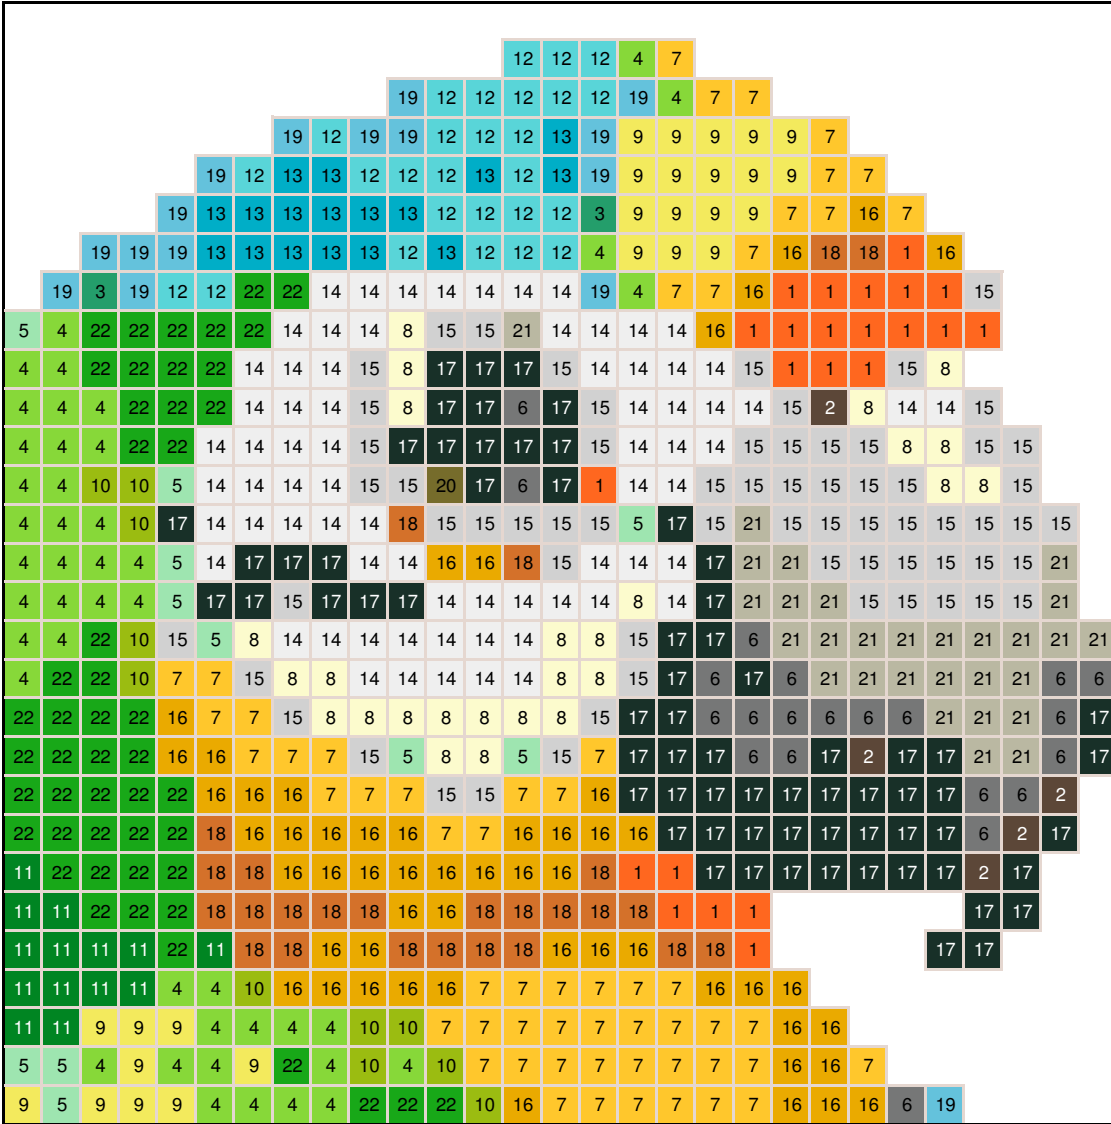

30 31 32 33 34 35 36 37 38 39 40 41 42 43 44 45 46 47 48 49 50 51 52 53 54 55 56 57 58