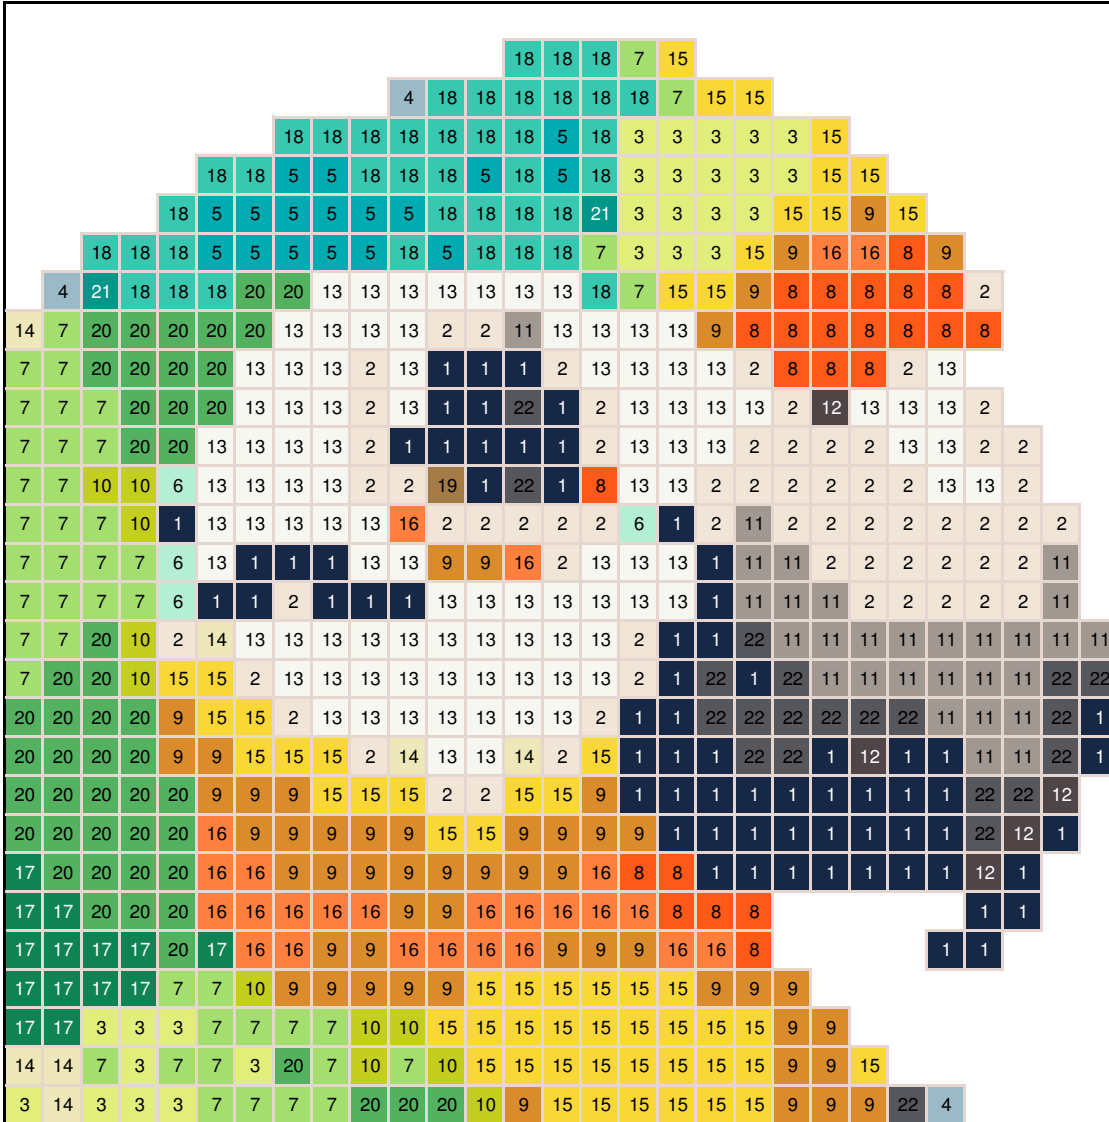

30 31 32 33 34 35 36 37 38 39 40 41 42 43 44 45 46 47 48 49 50 51 52 53 54 55 56 57 58