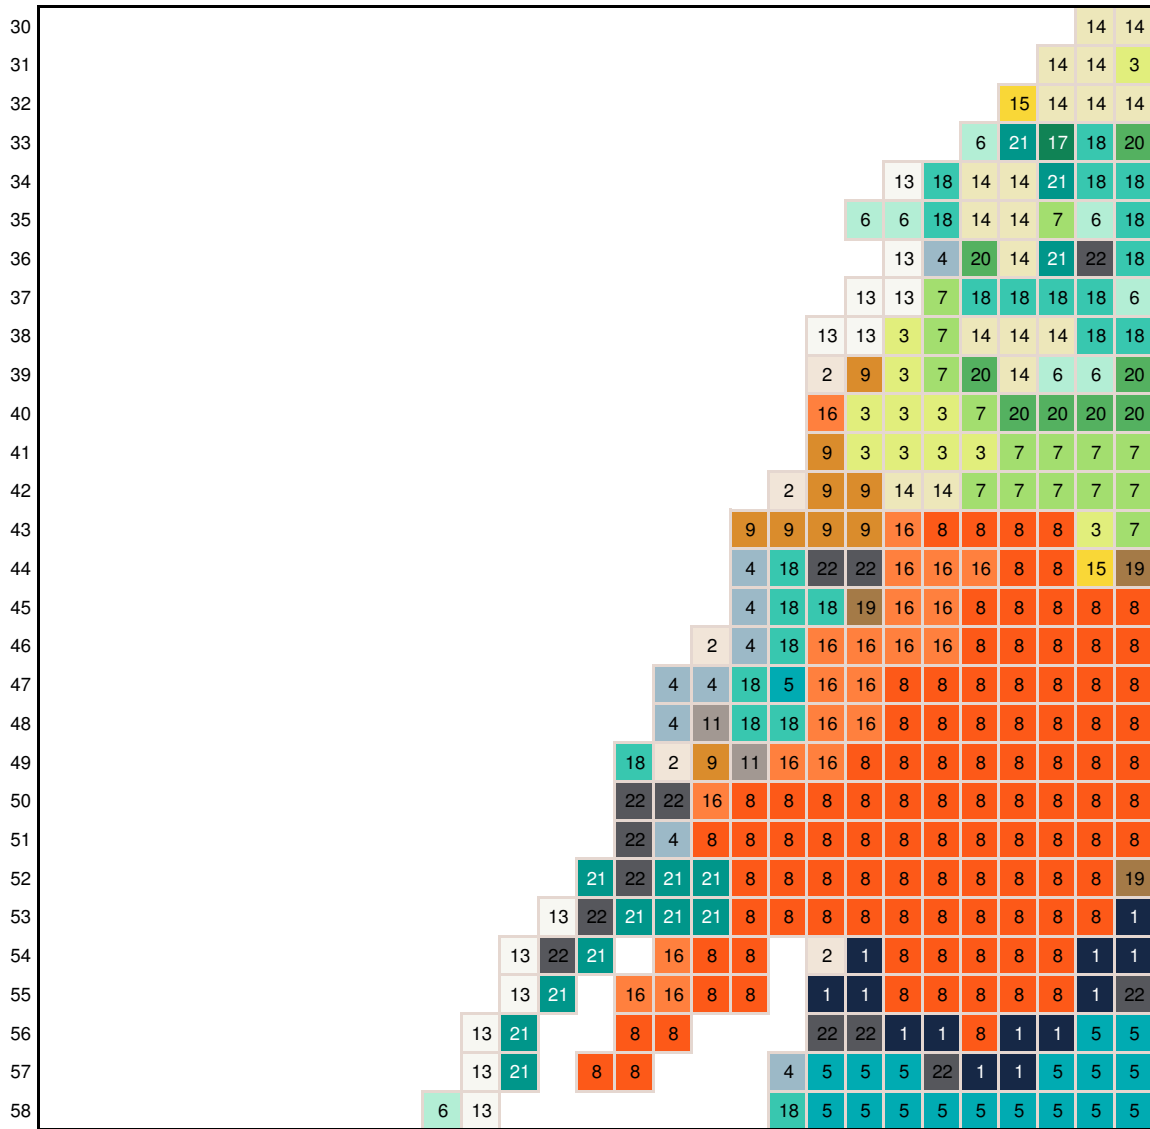

7	7	3	3	3	7	3	7	3	7	7	10	20	9	9	9	15	15	15	15	15	15	9	9	17	7			
3	3	7	20	3	7	7	20	7	20	7	20	20	16	15	15	15	15	15	15	15	15	9	9	1	20	4	2	
3	3	7	3	3	7	7	7	3	7	20	20	20	16	9	9	15	15	15	15	15	15	9	1	17	10	7		
7	3	7	20	3	7	7	7	7	7	7	20	20	8	9	9	9	15	15	15	15	15	15	9	1	17	17	7	
3	7	3	7	3	7	20	7	20	20	20	20	10	8	9	15	15	15	15	15	15	15	15	15	15	17	20	20	2
3	7	3	7	7	7	7	20	7	20	7	20	20	8	9	9	15	15	15	15	15	15	15	15	15	1	20	20	7
18	5	21	21	22	3	7	7	7	7	20	20	19	16	9	9	15	15	15	15	15	15	15	15	1	20	20	20	
6	18	18	5	21	7	20	20	20	20	20	20	19	9	9	9	15	15	15	15	15	15	15	15	15	17	17	20	7
6	1	6	18	22	7	7	20	20	20	20	20	12	19	16	9	15	9	15	15	15	15	15	15	15	17	17	20	7
18	21	21	21	5	22	7	7	7	7	7	1	16	16	9	15	15	9	15	15	15	15	15	9	15	17	17	1	7
18	18	18	5	5	1	22	22	7	7	7	12	9	9	16	15	15	15	15	15	15	15	9	9	15	1	1	17	
14	18	6	18	18	20	21	21	22	1	1	12	9	9	9	9	15	15	15	15	15	15	15	15	15	1	17		
20	18	6	18	20	21	18	22	5	1	12	19	19	15	15	9	15	15	15	15	15	15	15	15	15	12	1	17	
7	19	20	10	7	20	14	5	1	1	19	19	19	19	19	15	9	9	15	15	15	15	15	15	1	17	20		
8	8	7	7	7	7	18	18	1	17	12	19	10	19	19	19	19	19	19	19	19	15	15	15	15	1	1	17	
8	8	8	8	19	4	18	5	1	17	19	10	10	19	19	10	15	15	15	10	10	19	19	19	1	17	17		
8	8	8	4	18	5	1	17	17	17	10	10	10	12	10	12	12	12	15	10	10	1	22						
8	8	11	4	18	5	1	20	20	20	12	20	19	19	19	10	19	19	19	10	10	1	1	21					
8	19	4	18	1	1	1	20	20	20	1	20	10	10	10	20	12	12	1	1	21	5	5	18					
19	4	18	18	1	17	17	17	17	17	1	17	20	17	17	20	20	22	21	5	21								
4	4	18	1	22	21	22	17	20	17	17	17	20	20	20	22	1	22	21	5	18	18							
4	1	1	22	5	5	21	21	1	17	20	20	22	21	22	1	1	21	5	5	18								
1	1	21	5	5	18	5	5	1	22	20	20	22	1	1	22	22	21	5	5									
1	22	22	5	18	18	18	18	1	1	22		22	22	22	22	22	21											
22	22	22	5	5	18	18	18	4	22	21		22	11	11														
5	22	22	22	5	5	22	22	4	2				2	2	2	2												
5	5	22	22					4	4	13	13	2	2		2	2	2	2	2	2	2	2						
5	22							2	2	2	2	2	1	2	19	19	1	2	13	12	2	9